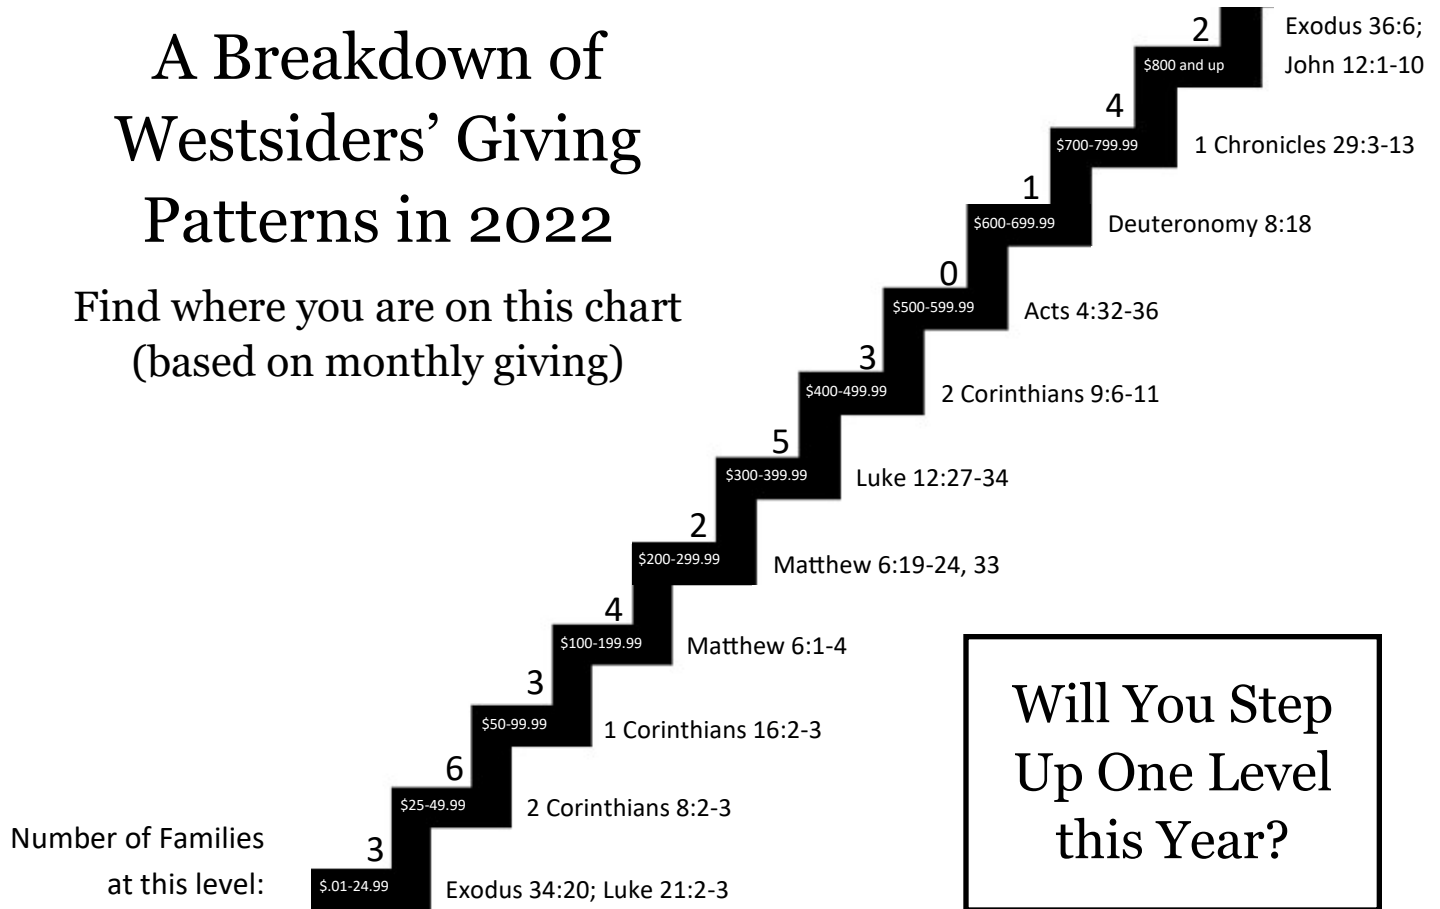

# A Breakdown of Westsiders' Giving Patterns in 2022

Find where you are on this chart (based on monthly giving)

**Will You Step Up One Level this Year?**

## FAITH CALCULATOR

This Stewardship Calculator is to help you translate a percentage into a regular offering dollar amount.